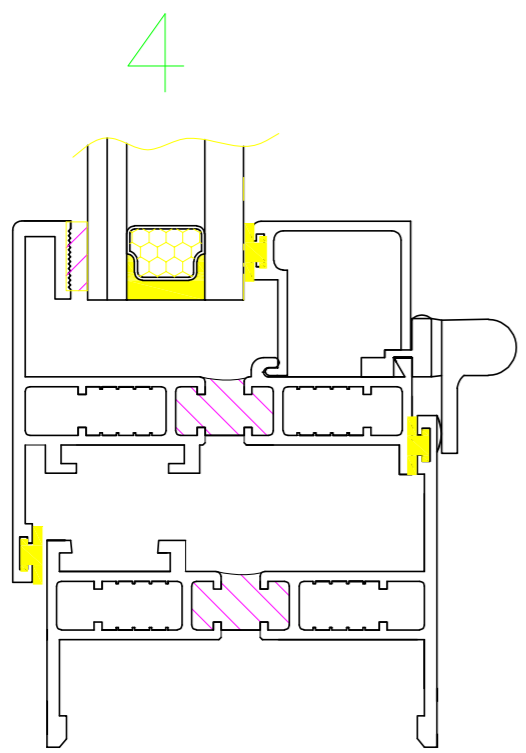

Project-out Awning

**Name:**  
Series AW2500 Project-Out Awning

**Date:**

**Drawn By:**  
JL

**Scale:**  
As Shown

71E Industry Court, Deer Park 11729  
Tel: (631) 940-8188  
Fax: (631) 940-8190  
Email: salesctwindows@gmail.com  
ctaluminumnyc.com