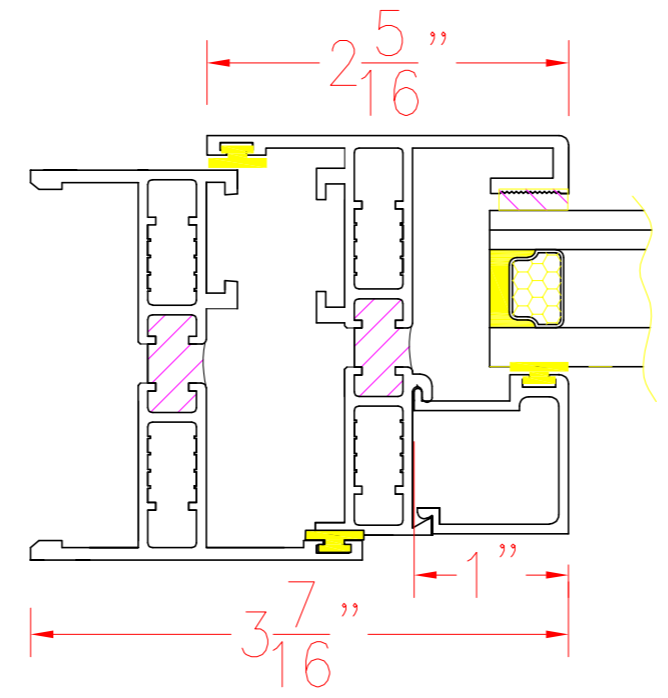

Project-out Awning

**Name:**  
Series AW2500 Project-Out Awning

**Date:**

**Drawn By:**  
JL

**Scale:**  
As Shown

71E Industry Court, Deer Park 11729  
Tel: (631) 940-8188  
Fax: (631) 940-8190  
Email: salesctwindows@gmail.com  
ctaluminumnyc.com