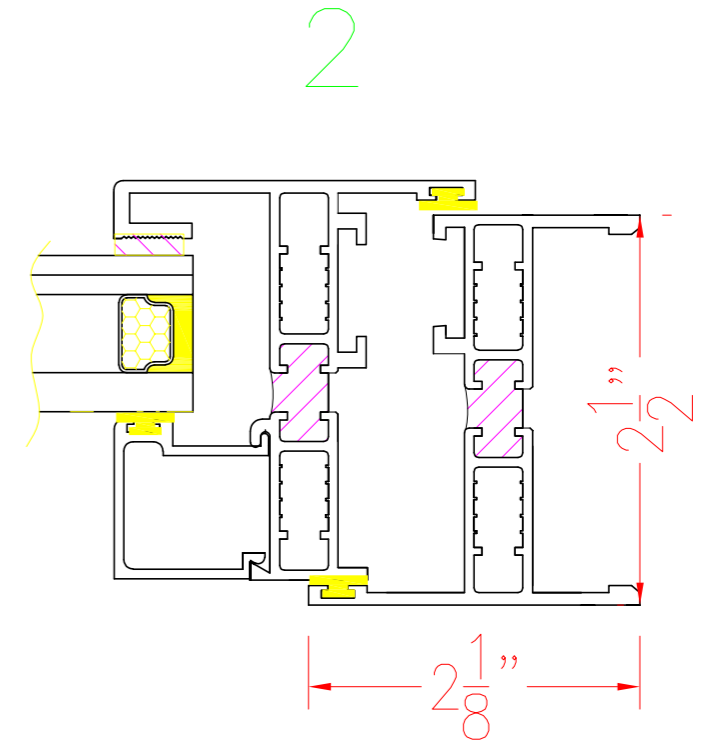

Project-out Awning

**Name:**  
Series AW2500 Project-Out Awning

**Date:**

**Drawn By:**  
JL

**Scale:**  
As Shown

71E Industry Court, Deer Park 11729  
Tel: (631) 940-8188  
Fax: (631) 940-8190  
Email: salesctwindows@gmail.com  
ctaluminumnyc.com